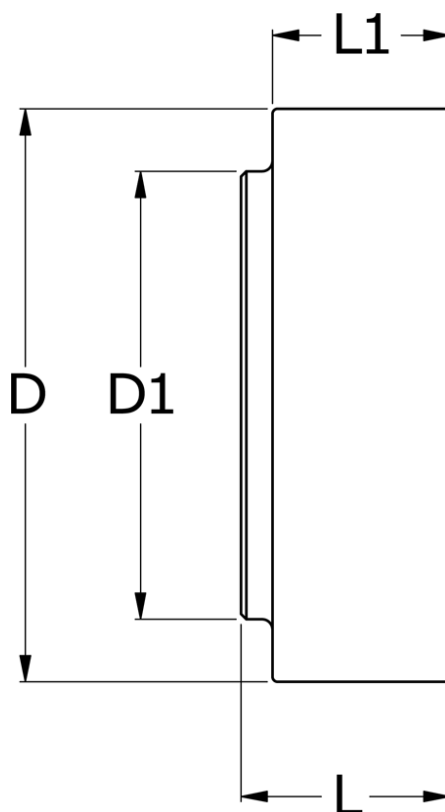

Data Sheet

Article number: 330652001

Description: Coupling N-Eupex str. 520
Part 1 (incl. rubber) without bore

Measures

D	= 520
D1	= 250
L	= 210
L1	= 102
Max bore	= 150
Torque (N m)	= 21200